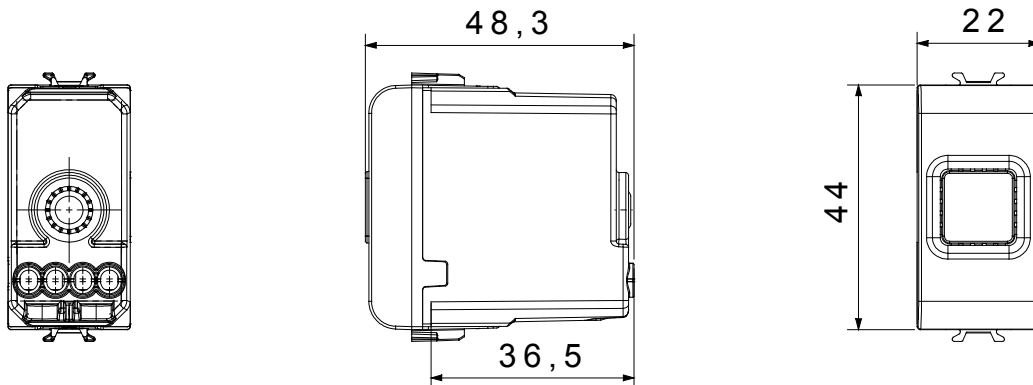

Wide range of control devices, sockets for power supply (conforming to national and international standards) signal pick-up, climate control, comfort management, technical alarm signalling and emergency lighting management. The ChoruSmart modular devices are available in five colours, glossy white, satin white, natural beige, satin black and lacquered titanium and in various sizes from 1/2, 1, 2 and 3 modules. Thanks to the mounting supports for rectangular, square and round boxes, endless combinations can be created with the ChoruSmart range of plates.

| Category                  | Audible signalling | Description           | Buzzer          |
|---------------------------|--------------------|-----------------------|-----------------|
| Colour                    | Satin black        | Supply voltage        | 12 V ac - 50 Hz |
| Thermo-pressure with ball | 125 °C             | Sound intensity       | 70 dB (at 1 m)  |
| Glow Wire Test            | 850 °C             | Max power consumption | 8 VA            |
| No. modules               | 1                  | Wiring terminals      | With screw      |
| Material                  | Technopolymer      |                       |                 |

#### DIMENSIONAL