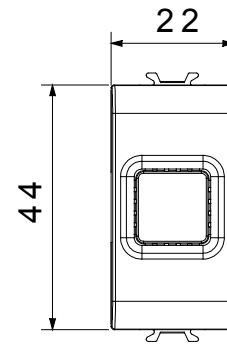

DIMENSIONAL