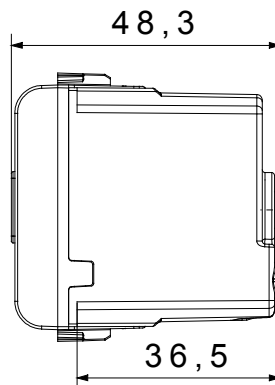

Wide range of control devices, sockets for power supply (conforming to national and international standards) signal pick-up, climate control, comfort management, technical alarm signalling and emergency lighting management. The ChoruSmart modular devices are available in five colours, glossy white, satin white, natural beige, satin black and lacquered titanium and in various sizes from 1/2, 1, 2 and 3 modules. Thanks to the mounting supports for rectangular, square and round boxes, endless combinations can be created with the ChoruSmart range of plates.

Category	Audible signalling	Description	Bell
Colour	Satin black	Supply voltage	12 V ac - 50 Hz
Thermo-pressure with ball	125 °C	Sound intensity	80 dB (at 1 m)
Glow Wire Test	850 °C	Max power consumption	8 VA
No. modules	1	Wiring terminals	With screw
Material	Technopolymer		

#### DIMENSIONAL