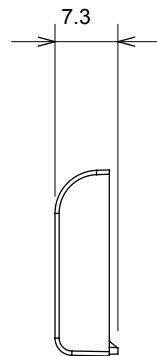

DIMENSIONAL