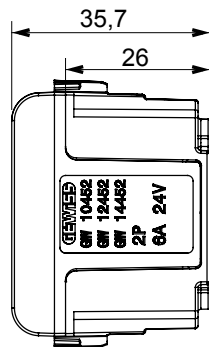

Wide range of control devices, sockets for power supply (conforming to national and international standards) signal pick-up, climate control, comfort management, technical alarm signalling and emergency lighting management. The ChoruSmart modular devices are available in five colours, glossy white, satin white, natural beige, satin black and lacquered titanium and in various sizes from 1/2, 1, 2 and 3 modules. Thanks to the mounting supports for rectangular, square and round boxes, endless combinations can be created with the ChoruSmart range of plates.

Category	SELV socket	Description	2P - 6A - 24 V polarised
Colour	Satin black	For plug pins	Flat
No. modules	1	Electrocod	0131
Material	Technopolymer		

### DIMENSIONAL