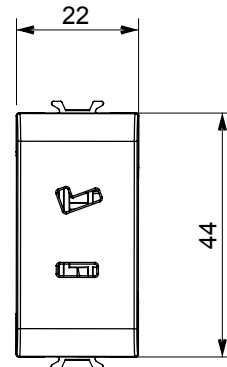

Wide range of control devices, sockets for power supply (conforming to national and international standards) signal pick-up, climate control, comfort management, technical alarm signalling and emergency lighting management. The ChoruSmart modular devices are available in five colours, glossy white, satin white, natural beige, satin black and lacquered titanium and in various sizes from 1/2, 1, 2 and 3 modules. Thanks to the mounting supports for rectangular, square and round boxes, endless combinations can be created with the ChoruSmart range of plates.

Category	SELV socket	Description	2P - 6A - 24 V polarised
Colour	Satin black	For plug pins	Flat
No. modules	1	Electrocod	0131
Material	Technopolymer		

### DIMENSIONAL