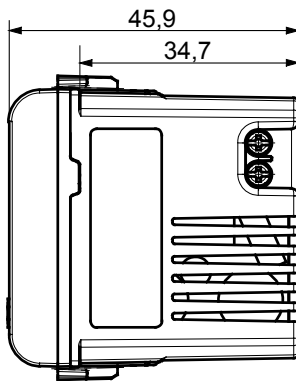

Wide range of control devices, sockets for power supply (conforming to national and international standards) signal pick-up, climate control, comfort management, technical alarm signalling and emergency lighting management. The ChoruSmart modular devices are available in five colours, glossy white, satin white, natural beige, satin black and lacquered titanium and in various sizes from 1/2, 1, 2 and 3 modules. Thanks to the mounting supports for rectangular, square and round boxes, endless combinations can be created with the ChoruSmart range of plates.

Category	USB power supply	Colour	Satin black
Supply voltage	100 ÷ 240 V ac - 50/60 Hz	Standard	IEC 62368-1:2018; EN 61000-6-1; EN 61000-6-3
Wiring terminals	With screw	Terminal tightening capacity stranded cables (mm <sup>2</sup> )	min. 1 - max. 1,5
Terminal tightening capacity solid cables (mm <sup>2</sup> )	min. 1 - max. 1,5 mm <sup>2</sup>	Material	Technopolymer
Electrocod	0144		

### DIMENSIONAL