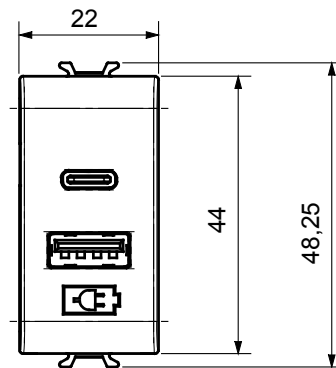

Wide range of control devices, sockets for power supply (conforming to national and international standards) signal pick-up, climate control, comfort management, technical alarm signalling and emergency lighting management. The ChoruSmart modular devices are available in five colours, glossy white, satin white, natural beige, satin black and lacquered titanium and in various sizes from 1/2, 1, 2 and 3 modules. Thanks to the mounting supports for rectangular, square and round boxes, endless combinations can be created with the ChoruSmart range of plates.

Category	USB power supply	Colour	Satin black
Supply voltage	100 ÷ 240 V ac - 50/60 Hz	Standard	IEC 62368-1:2018; EN 61000-6-1; EN 61000-6-3
Wiring terminals	With screw	Terminal tightening capacity stranded cables (mm <sup>2</sup> )	min. 1 - max. 1,5
Terminal tightening capacity solid cables (mm <sup>2</sup> )	min. 1 - max. 1,5 mm <sup>2</sup>	Material	Technopolymer
Electrocod	0144		

### DIMENSIONAL