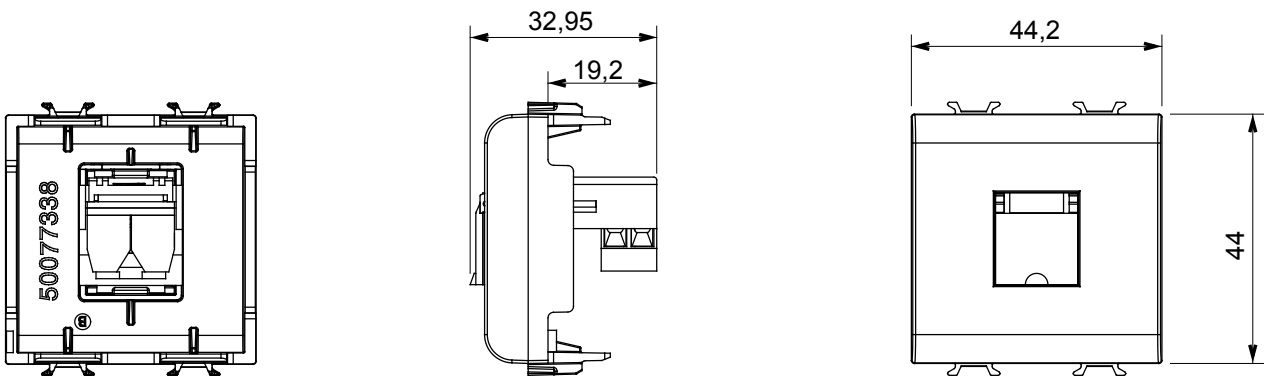

Wide range of control devices, sockets for power supply (conforming to national and international standards) signal pick-up, climate control, comfort management, technical alarm signalling and emergency lighting management. The ChoruSmart modular devices are available in five colours, glossy white, satin white, natural beige, satin black and lacquered titanium and in various sizes from 1/2, 1, 2 and 3 modules. Thanks to the mounting supports for rectangular, square and round boxes, endless combinations can be created with the ChoruSmart range of plates.

Category	Telephone socket-outlet	Description	RJ11
Colour	Satin black	Type	Screw-on terminals
Connection	Screw-on terminals	No. modules	2
Electrocod	3720	Material	Technopolymer

### DIMENSIONAL