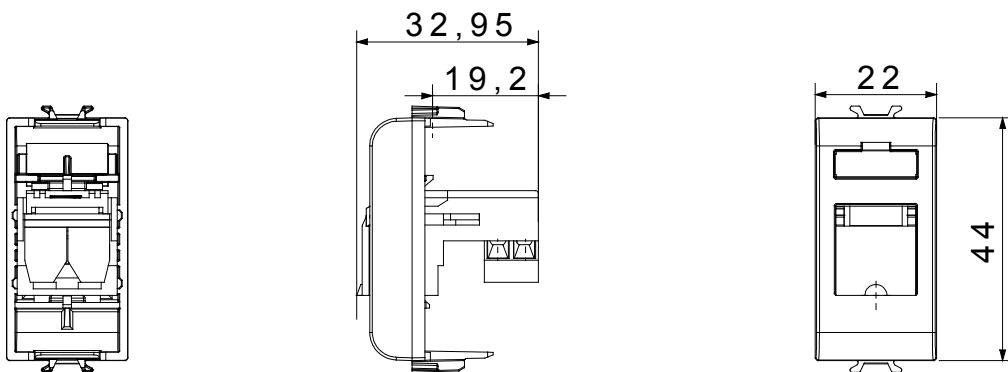

Wide range of control devices, sockets for power supply (conforming to national and international standards) signal pick-up, climate control, comfort management, technical alarm signalling and emergency lighting management. The ChoruSmart modular devices are available in five colours, glossy white, satin white, natural beige, satin black and lacquered titanium and in various sizes from 1/2, 1, 2 and 3 modules. Thanks to the mounting supports for rectangular, square and round boxes, endless combinations can be created with the ChoruSmart range of plates.

Category	Telephone socket-outlet	Description	RJ11
Colour	Satin black	Connection	Screw-on terminals
No. modules	1	Electrocod	3720
Material	Technopolymer		

DIMENSIONAL

STANDARDS/APPROVALS