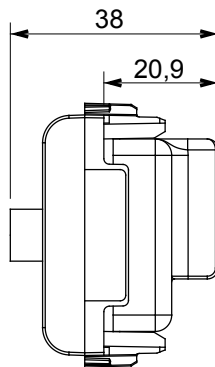

Wide range of control devices, sockets for power supply (conforming to national and international standards) signal pick-up, climate control, comfort management, technical alarm signalling and emergency lighting management. The ChoruSmart modular devices are available in five colours, glossy white, satin white, natural beige, satin black and lacquered titanium and in various sizes from 1/2, 1, 2 and 3 modules. Thanks to the mounting supports for rectangular, square and round boxes, endless combinations can be created with the ChoruSmart range of plates.

Category	TV/SAT socket-outlet	Description	Direct
Colour	Satin black	Attenuation	0 dB
Connectors	TV-SAT	Standard	EN 60728-4; IEC 61169-2; IEC 61169-24
No. modules	2	Cable fixing	With screw
Case	Pressure casting zamak metal body	Electrocod	0131
Material	Technopolymer		

DIMENSIONAL

STANDARDS/APPROVALS