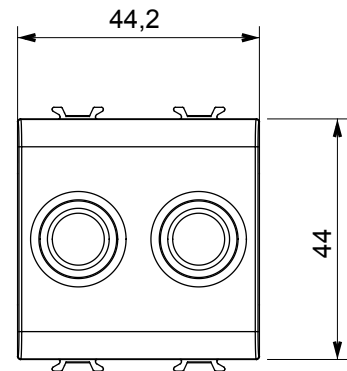

DIMENSIONAL