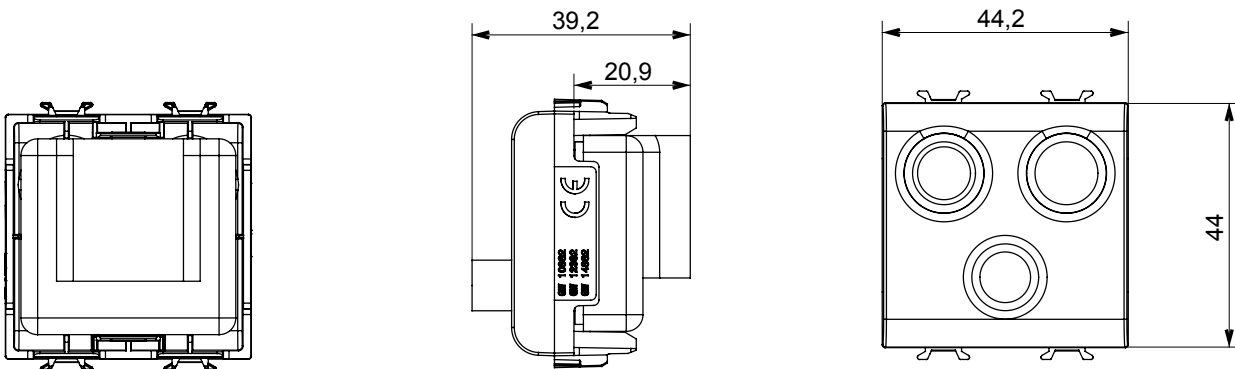

Wide range of control devices, sockets for power supply (conforming to national and international standards) signal pick-up, climate control, comfort management, technical alarm signalling and emergency lighting management. The ChoruSmart modular devices are available in five colours, glossy white, satin white, natural beige, satin black and lacquered titanium and in various sizes from 1/2, 1, 2 and 3 modules. Thanks to the mounting supports for rectangular, square and round boxes, endless combinations can be created with the ChoruSmart range of plates.

Category	TV/FM/SAT socket-outlet	Description	Direct
Colour	Satin black	Attenuation	0 dB
Connectors	TV-FM-SAT	Standard	EN 60728-4; IEC 61169-2; IEC 61169-24
No. modules	2	Cable fixing	With screw
Case	Pressure casting zamak metal body	Electrocod	0131
Material	Technopolymer		

### DIMENSIONAL