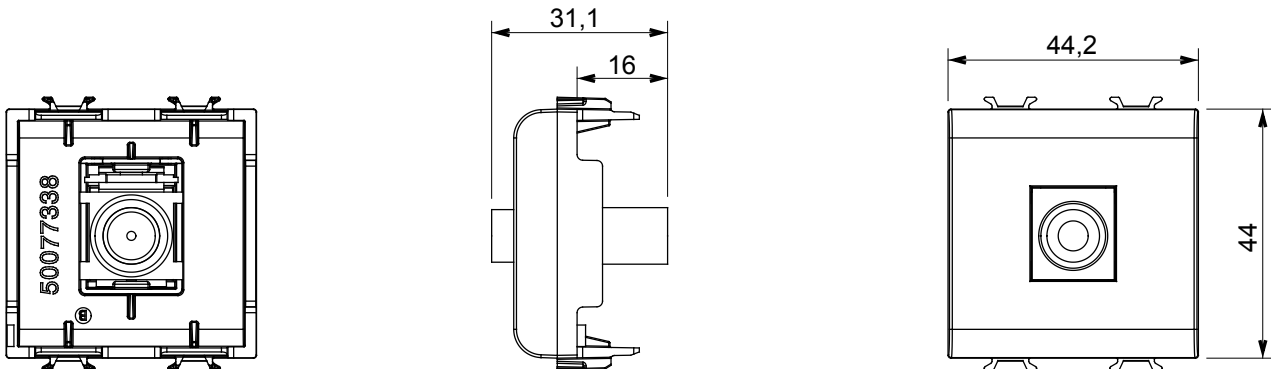

Wide range of control devices, sockets for power supply (conforming to national and international standards) signal pick-up, climate control, comfort management, technical alarm signalling and emergency lighting management. The ChoruSmart modular devices are available in five colours, glossy white, satin white, natural beige, satin black and lacquered titanium and in various sizes from 1/2, 1, 2 and 3 modules. Thanks to the mounting supports for rectangular, square and round boxes, endless combinations can be created with the ChoruSmart range of plates.

Category	TV/SAT socket-outlet	Description	Direct
Colour	Satin black	Attenuation	0 dB
Frequency	5-2400 MHz	Shielding	Class A
For connector type	F-Female	Standard	IEC 61169-24
No. modules	2	Cable fixing	Pressure-operated
Case	Plastic material body	Electrocod	0131
Material	Technopolymer		

DIMENSIONAL

STANDARDS/APPROVALS