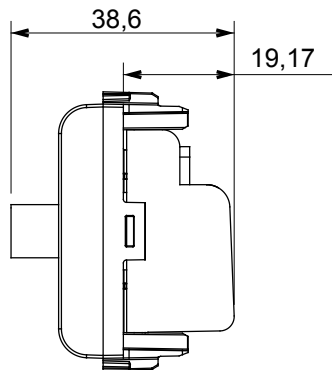

Wide range of control devices, sockets for power supply (conforming to national and international standards) signal pick-up, climate control, comfort management, technical alarm signalling and emergency lighting management. The ChoruSmart modular devices are available in five colours, glossy white, satin white, natural beige, satin black and lacquered titanium and in various sizes from 1/2, 1, 2 and 3 modules. Thanks to the mounting supports for rectangular, square and round boxes, endless combinations can be created with the ChoruSmart range of plates.

Category	TV/SAT socket-outlet	Description	Through wiring
Colour	Satin black	Attenuation	10 dB
Frequency	5-2400 MHz	Shielding	Class A
For connector type	F-Female	Standard	EN 60728-4; IEC 61169-24
No. modules	1	Cable fixing	With screw
Case	Pressure casting zamak metal body	Electrocod	0131
Material	Technopolymer		

DIMENSIONAL

STANDARDS/APPROVALS