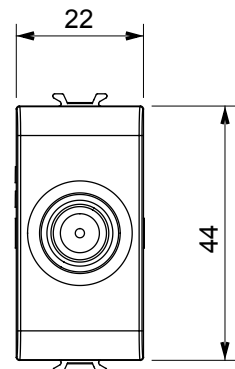

DIMENSIONAL