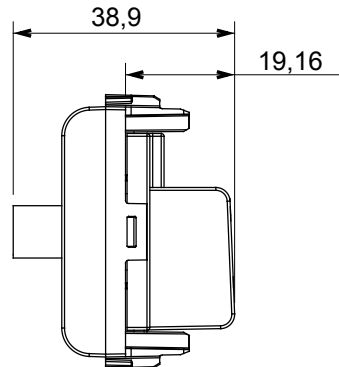

Wide range of control devices, sockets for power supply (conforming to national and international standards) signal pick-up, climate control, comfort management, technical alarm signalling and emergency lighting management. The ChoruSmart modular devices are available in five colours, glossy white, satin white, natural beige, satin black and lacquered titanium and in various sizes from 1/2, 1, 2 and 3 modules. Thanks to the mounting supports for rectangular, square and round boxes, endless combinations can be created with the ChoruSmart range of plates.

Category	TV/SAT socket-outlet	Description	Direct
Colour	Satin black	Attenuation	0 dB
Frequency	5-2400 MHz	Shielding	Class A
For connector type	F-Female	Standard	EN 60728-4; IEC 61169-24
No. modules	1	Cable fixing	With screw
Case	Pressure casting zamak metal body	Electrocod	0131
Material	Technopolymer		

DIMENSIONAL

STANDARDS/APPROVALS