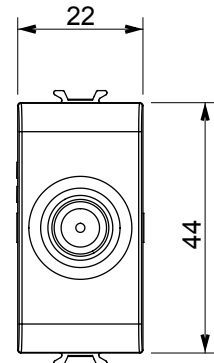

DIMENSIONAL