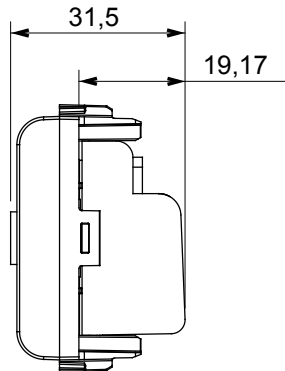

Wide range of control devices, sockets for power supply (conforming to national and international standards) signal pick-up, climate control, comfort management, technical alarm signalling and emergency lighting management. The ChoruSmart modular devices are available in five colours, glossy white, satin white, natural beige, satin black and lacquered titanium and in various sizes from 1/2, 1, 2 and 3 modules. Thanks to the mounting supports for rectangular, square and round boxes, endless combinations can be created with the ChoruSmart range of plates.

Category	TV socket-outlet	Description	Through wiring
Colour	Satin black	Attenuation	10 dB
Frequency	5-2400 MHz	Shielding	Class A
For connector type	IEC-Male	Standard	EN 60728-4; IEC 61169-2
No. modules	1	Cable fixing	With screw
Case	Pressure casting zamak metal body	Electrocod	0131
Material	Technopolymer		

### DIMENSIONAL