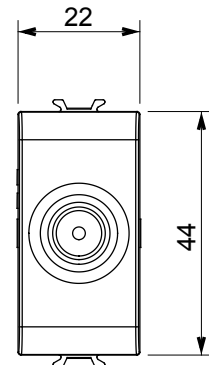

Wide range of control devices, sockets for power supply (conforming to national and international standards) signal pick-up, climate control, comfort management, technical alarm signalling and emergency lighting management. The ChoruSmart modular devices are available in five colours, glossy white, satin white, natural beige, satin black and lacquered titanium and in various sizes from 1/2, 1, 2 and 3 modules. Thanks to the mounting supports for rectangular, square and round boxes, endless combinations can be created with the ChoruSmart range of plates.

Category	TV socket-outlet	Description	Through wiring
Colour	Satin black	Attenuation	10 dB
Frequency	5-2400 MHz	Shielding	Class A
For connector type	IEC-Male	Standard	EN 60728-4; IEC 61169-2
No. modules	1	Cable fixing	With screw
Case	Pressure casting zamak metal body	Electrocod	0131
Material	Technopolymer		

### DIMENSIONAL