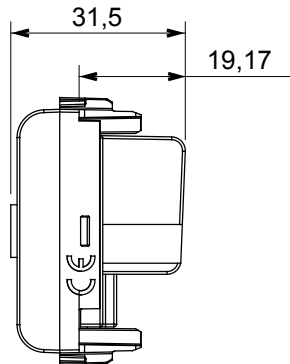

DIMENSIONAL