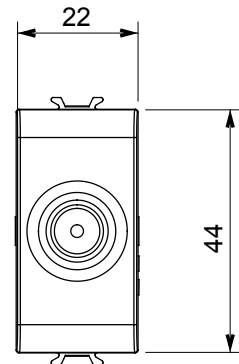

DIMENSIONAL