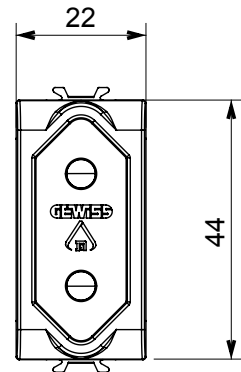

DIMENSIONAL