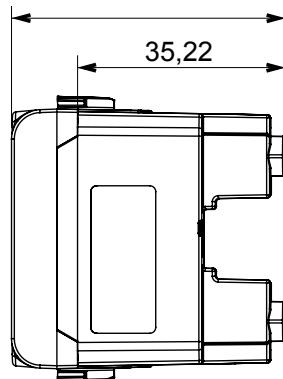

DIMENSIONAL

TECHNICAL SYMBOLOGY

STANDARDS/APPROVALS