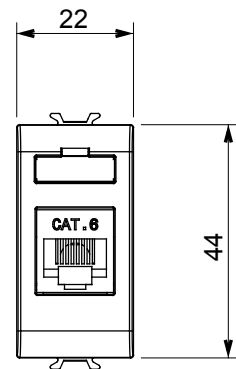

Wide range of control devices, sockets for power supply (conforming to national and international standards) signal pick-up, climate control, comfort management, technical alarm signalling and emergency lighting management. The ChoruSmart modular devices are available in five colours, glossy white, satin white, natural beige, satin black and lacquered titanium and in various sizes from 1/2, 1, 2 and 3 modules. Thanks to the mounting supports for rectangular, square and round boxes, endless combinations can be created with the ChoruSmart range of plates.

Category	Data socket	Description	RJ45
Colour	Ivory	Use category	6
Cables	FTP	Connection	Toolless
Number pairs	4	Standard	EN 60603-7-5
No. modules	1	Material	Technopolymer

DIMENSIONAL

STANDARDS/APPROVALS