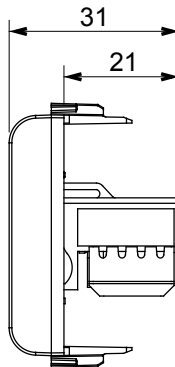

Wide range of control devices, sockets for power supply (conforming to national and international standards) signal pick-up, climate control, comfort management, technical alarm signalling and emergency lighting management. The ChoruSmart modular devices are available in five colours, glossy white, satin white, natural beige, satin black and lacquered titanium and in various sizes from 1/2, 1, 2 and 3 modules. Thanks to the mounting supports for rectangular, square and round boxes, endless combinations can be created with the ChoruSmart range of plates.

Category	Data socket	Description	RJ45
Colour	Ivory	Use category	6
Cables	UTP	Connection	Toolless
Number pairs	4	Standard	EN 60603-7-4
No. modules	1	Material	Technopolymer

DIMENSIONAL

STANDARDS/APPROVALS