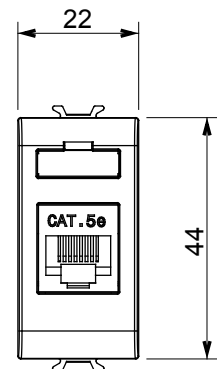

Wide range of control devices, sockets for power supply (conforming to national and international standards) signal pick-up, climate control, comfort management, technical alarm signalling and emergency lighting management. The ChoruSmart modular devices are available in five colours, glossy white, satin white, natural beige, satin black and lacquered titanium and in various sizes from 1/2, 1, 2 and 3 modules. Thanks to the mounting supports for rectangular, square and round boxes, endless combinations can be created with the ChoruSmart range of plates.

Category	Data socket	Description	RJ45
Colour	Ivory	Use category	5e
Cables	FTP	Connection	Toolless
Number pairs	4	Standard	EN 60603-7-3
No. modules	1	Material	Technopolymer

DIMENSIONAL

STANDARDS/APPROVALS