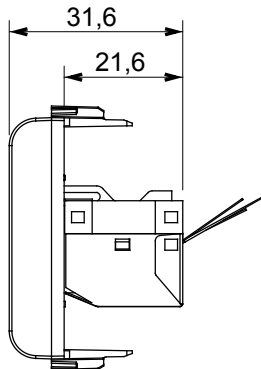

Wide range of control devices, sockets for power supply (conforming to national and international standards) signal pick-up, climate control, comfort management, technical alarm signalling and emergency lighting management. The ChoruSmart modular devices are available in five colours, glossy white, satin white, natural beige, satin black and lacquered titanium and in various sizes from 1/2, 1, 2 and 3 modules. Thanks to the mounting supports for rectangular, square and round boxes, endless combinations can be created with the ChoruSmart range of plates.

Category	Data socket	Description	RJ45
Colour	Ivory	Use category	5e
Cables	FTP	Connection	Toolless
Number pairs	4	Standard	EN 60603-7-3
No. modules	1	Material	Technopolymer

DIMENSIONAL

STANDARDS/APPROVALS