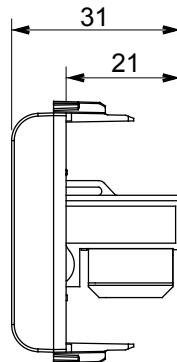

Wide range of control devices, sockets for power supply (conforming to national and international standards) signal pick-up, climate control, comfort management, technical alarm signalling and emergency lighting management. The ChoruSmart modular devices are available in five colours, glossy white, satin white, natural beige, satin black and lacquered titanium and in various sizes from 1/2, 1, 2 and 3 modules. Thanks to the mounting supports for rectangular, square and round boxes, endless combinations can be created with the ChoruSmart range of plates.

Category	Data socket	Description	RJ45
Colour	Ivory	Use category	5e
Cables	UTP	Connection	Toolless
Number pairs	4	Standard	EN 60603-7-2
No. modules	1	Material	Technopolymer

### DIMENSIONAL