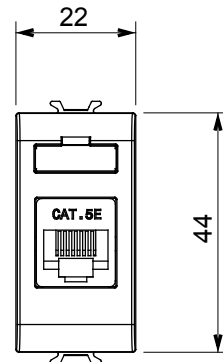

Wide range of control devices, sockets for power supply (conforming to national and international standards) signal pick-up, climate control, comfort management, technical alarm signalling and emergency lighting management. The ChoruSmart modular devices are available in five colours, glossy white, satin white, natural beige, satin black and lacquered titanium and in various sizes from 1/2, 1, 2 and 3 modules. Thanks to the mounting supports for rectangular, square and round boxes, endless combinations can be created with the ChoruSmart range of plates.

Category	Data socket	Description	RJ45
Colour	Ivory	Use category	5e
Cables	UTP	Connection	Toolless
Number pairs	4	Standard	EN 60603-7-2
No. modules	1	Material	Technopolymer

### DIMENSIONAL