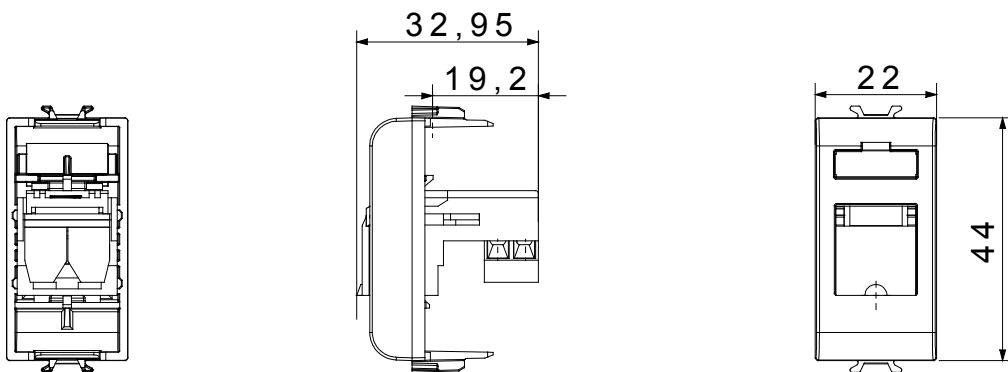

Wide range of control devices, sockets for power supply (conforming to national and international standards) signal pick-up, climate control, comfort management, technical alarm signalling and emergency lighting management. The ChoruSmart modular devices are available in five colours, glossy white, satin white, natural beige, satin black and lacquered titanium and in various sizes from 1/2, 1, 2 and 3 modules. Thanks to the mounting supports for rectangular, square and round boxes, endless combinations can be created with the ChoruSmart range of plates.

Category	Telephone socket-outlet	Description	RJ11
Colour	Ivory	Connection	Screw-on terminals
No. modules	1	Material	Technopolymer

DIMENSIONAL

STANDARDS/APPROVALS