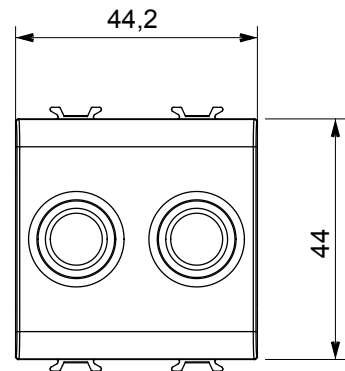

DIMENSIONAL