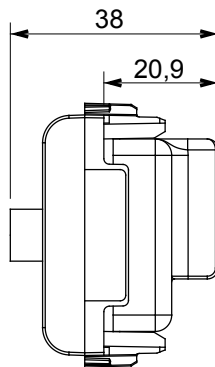

Wide range of control devices, sockets for power supply (conforming to national and international standards) signal pick-up, climate control, comfort management, technical alarm signalling and emergency lighting management. The ChoruSmart modular devices are available in five colours, glossy white, satin white, natural beige, satin black and lacquered titanium and in various sizes from 1/2, 1, 2 and 3 modules. Thanks to the mounting supports for rectangular, square and round boxes, endless combinations can be created with the ChoruSmart range of plates.

Category	TV/SAT socket-outlet	Description	Direct
Colour	Ivory	Attenuation	0 dB
Connectors	TV-SAT	Standard	EN 60728-4; IEC 61169-2; IEC 61169-24
No. modules	2	Cable fixing	With screw
Case	Pressure casting zamak metal body	Material	Technopolymer

DIMENSIONAL

STANDARDS/APPROVALS