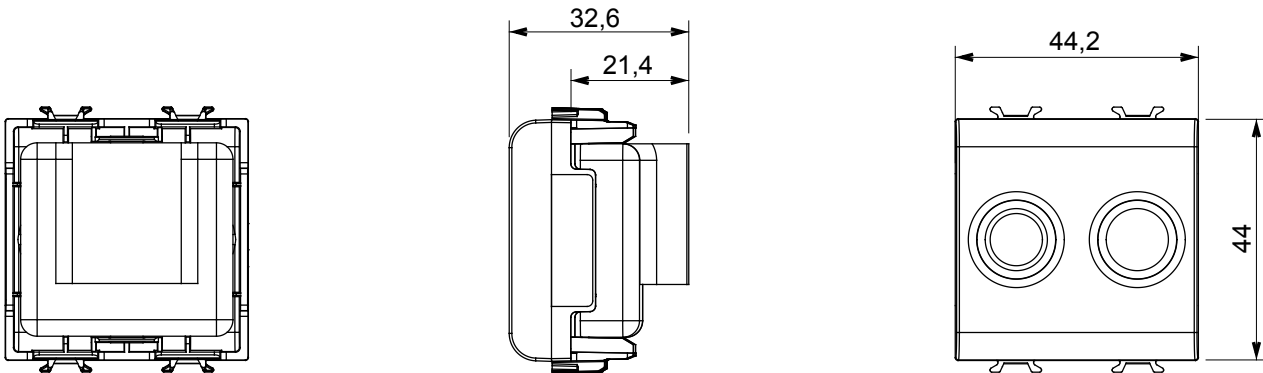

DIMENSIONAL