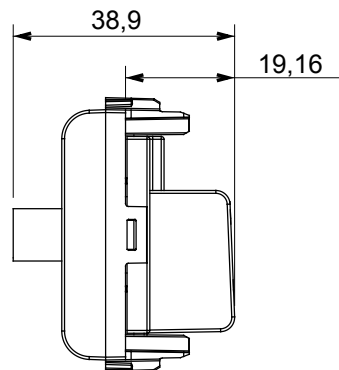

Wide range of control devices, sockets for power supply (conforming to national and international standards) signal pick-up, climate control, comfort management, technical alarm signalling and emergency lighting management. The ChoruSmart modular devices are available in five colours, glossy white, satin white, natural beige, satin black and lacquered titanium and in various sizes from 1/2, 1, 2 and 3 modules. Thanks to the mounting supports for rectangular, square and round boxes, endless combinations can be created with the ChoruSmart range of plates.

Category	TV/SAT socket-outlet	Description	Direct
Colour	Ivory	Attenuation	0 dB
Frequency	5-2400 MHz	Shielding	Class A
For connector type	F-Female	Standard	EN 60728-4; IEC 61169-24
No. modules	1	Cable fixing	With screw
Case	Pressure casting zamak metal body	Material	Technopolymer

DIMENSIONAL

STANDARDS/APPROVALS