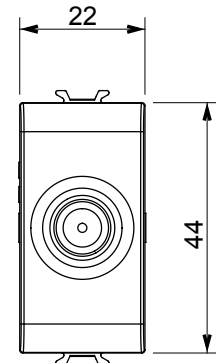

DIMENSIONAL