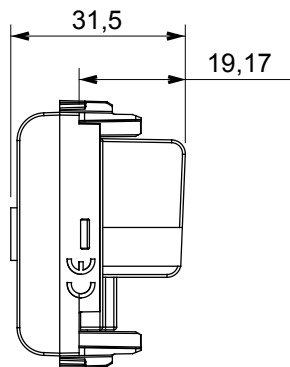

DIMENSIONAL