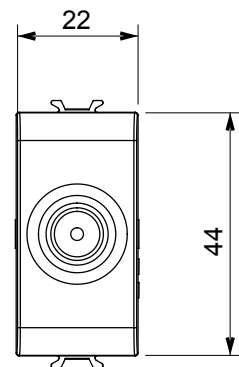

DIMENSIONAL