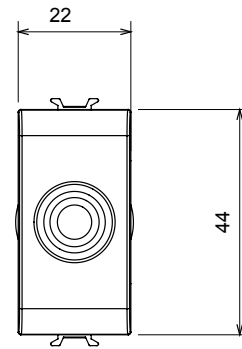

Wide range of control devices, sockets for power supply (conforming to national and international standards) signal pick-up, climate control, comfort management, technical alarm signalling and emergency lighting management. The ChoruSmart modular devices are available in five colours, glossy white, satin white, natural beige, satin black and lacquered titanium and in various sizes from 1/2, 1, 2 and 3 modules. Thanks to the mounting supports for rectangular, square and round boxes, endless combinations can be created with the ChoruSmart range of plates.

Category	Blanking module with cable output	Colour	Ivory
Description	1 module	Standard	EN 60669-1
Thermo-pressure with ball	125 °C	Glow Wire Test	850 °C
No. modules	1	Material	Technopolymer

DIMENSIONAL

TECHNICAL SYMBOLOGY