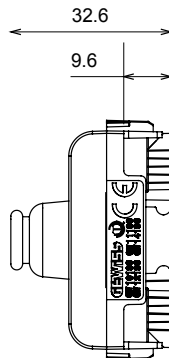

Wide range of control devices, sockets for power supply (conforming to national and international standards) signal pick-up, climate control, comfort management, technical alarm signalling and emergency lighting management. The ChoruSmart modular devices are available in five colours, glossy white, satin white, natural beige, satin black and lacquered titanium and in various sizes from 1/2, 1, 2 and 3 modules. Thanks to the mounting supports for rectangular, square and round boxes, endless combinations can be created with the ChoruSmart range of plates.

Category	Blanking module with cable output	Colour	Ivory
Description	1 module	Standard	EN 60669-1
Thermo-pressure with ball	125 °C	Glow Wire Test	850 °C
No. modules	1	Material	Technopolymer

DIMENSIONAL

TECHNICAL SYMBOLOGY