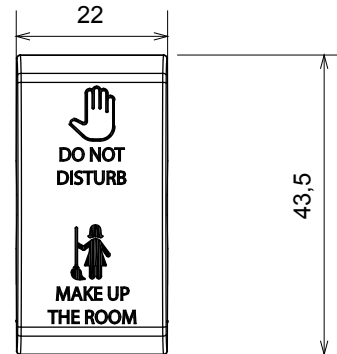

Wide range of control devices, sockets for power supply (conforming to national and international standards) signal pick-up, climate control, comfort management, technical alarm signalling and emergency lighting management. The ChoruSmart modular devices are available in five colours, glossy white, satin white, natural beige, satin black and lacquered titanium and in various sizes from 1/2, 1, 2 and 3 modules. Thanks to the mounting supports for rectangular, square and round boxes, endless combinations can be created with the ChoruSmart range of plates.

Category	Replaceable button key	Button key	Neutral
Symbol	DND+MUR	Colour	Glossy white
Standard	EN 60669-1	Thermo-pressure with ball	125 °C
Glow Wire Test	850 °C	No. modules	1
Electrocod	140		

### DIMENSIONAL