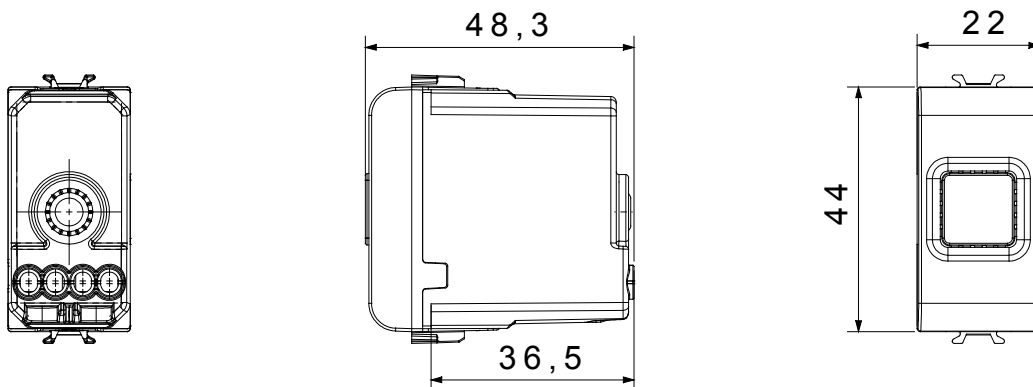

DIMENSIONAL

TECHNICAL SYMBOLOGY

STANDARDS/APPROVALS