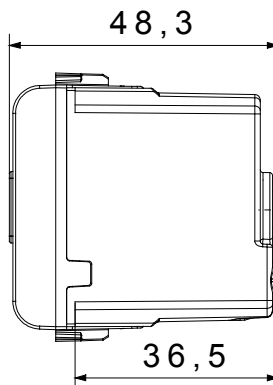

DIMENSIONAL

TECHNICAL SYMBOLOGY

STANDARDS/APPROVALS