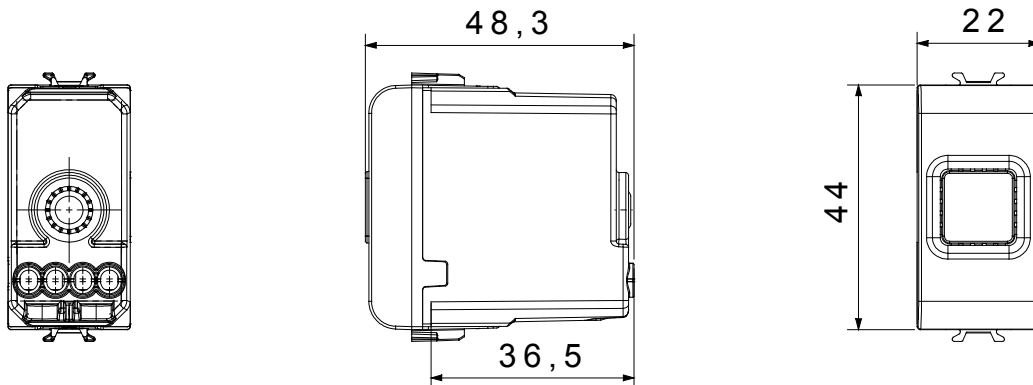

DIMENSIONAL

TECHNICAL SYMBOLOGY

STANDARDS/APPROVALS