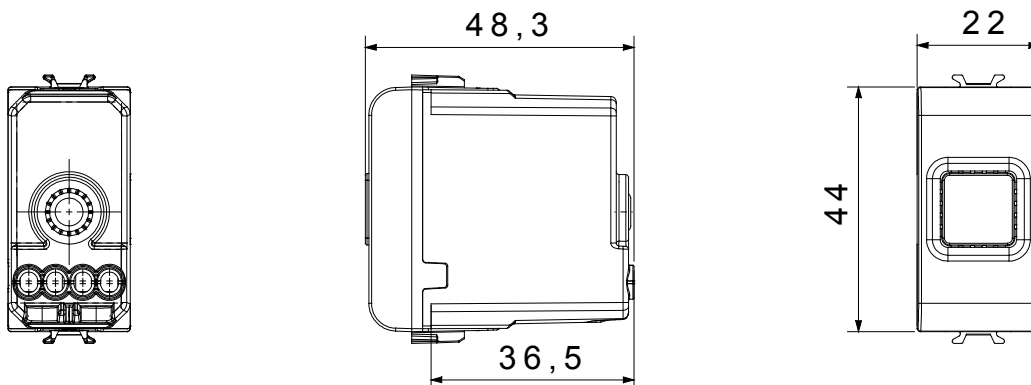

DIMENSIONAL

TECHNICAL SYMBOLOGY

STANDARDS/APPROVALS

GEWISS S.p.A. Via A. Volta, 1
24069 Cenate Sotto - Bergamo - Italy
tel. +39 035 94 61 11 fax +39 035 94 69 09
Company subject to the management and
coordination of Polifin S.p.A.

www.gewiss.com
sat@gewiss.com
Last update 05/06/2026

Data, measures, designs and pictures are shown
only as informative purposes,
and could be changed without previous notice