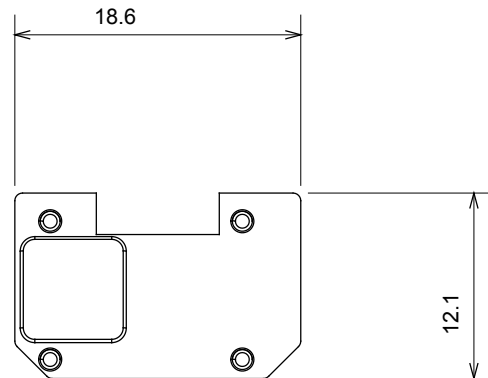

DIMENSIONAL

TECHNICAL SYMBOLOGY

STANDARDS/APPROVALS

GEWISS S.p.A. Via A. Volta, 1
24069 Cenate Sotto - Bergamo - Italy
tel. +39 035 94 61 11 fax +39 035 94 69 09
Company subject to the management and
coordination of Polifin S.p.A.

www.gewiss.com
sat@gewiss.com
Last update 17/04/2026

Data, measures, designs and pictures are shown
only as informative purposes,
and could be changed without previous notice