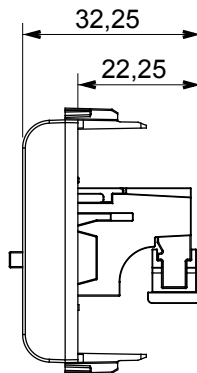

Wide range of control devices, sockets for power supply (conforming to national and international standards) signal pick-up, climate control, comfort management, technical alarm signalling and emergency lighting management. The ChoruSmart modular devices are available in five colours, glossy white, satin white, natural beige, satin black and lacquered titanium and in various sizes from 1/2, 1, 2 and 3 modules. Thanks to the mounting supports for rectangular, square and round boxes, endless combinations can be created with the ChoruSmart range of plates.

Category	Connector	Description	Speaker socket
Colour	Glossy white	No. modules	1
Electrocod	3720	Material	Technopolymer

DIMENSIONAL

STANDARDS/APPROVALS