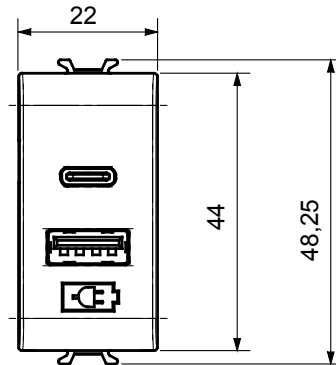

DIMENSIONAL