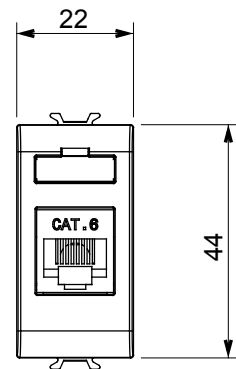

Wide range of control devices, sockets for power supply (conforming to national and international standards) signal pick-up, climate control, comfort management, technical alarm signalling and emergency lighting management. The ChoruSmart modular devices are available in five colours, glossy white, satin white, natural beige, satin black and lacquered titanium and in various sizes from 1/2, 1, 2 and 3 modules. Thanks to the mounting supports for rectangular, square and round boxes, endless combinations can be created with the ChoruSmart range of plates.

Category	Data socket	Description	RJ45
Colour	Glossy white	Use category	6
Cables	FTP	Connection	Toolless
Number pairs	4	Standard	EN 60603-7-5
No. modules	1	Electrocod	3722
Material	Technopolymer		

DIMENSIONAL