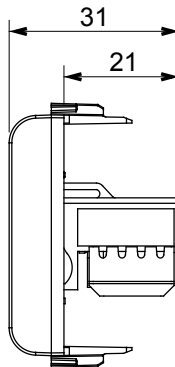

Wide range of control devices, sockets for power supply (conforming to national and international standards) signal pick-up, climate control, comfort management, technical alarm signalling and emergency lighting management. The ChoruSmart modular devices are available in five colours, glossy white, satin white, natural beige, satin black and lacquered titanium and in various sizes from 1/2, 1, 2 and 3 modules. Thanks to the mounting supports for rectangular, square and round boxes, endless combinations can be created with the ChoruSmart range of plates.

Category	Data socket	Description	RJ45
Colour	Glossy white	Use category	6
Cables	UTP	Connection	Toolless
Number pairs	4	Standard	EN 60603-7-4
No. modules	1	Electrocod	3722
Material	Technopolymer		

### DIMENSIONAL