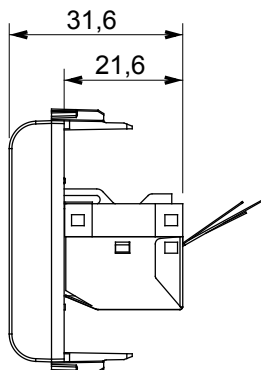

Wide range of control devices, sockets for power supply (conforming to national and international standards) signal pick-up, climate control, comfort management, technical alarm signalling and emergency lighting management. The ChoruSmart modular devices are available in five colours, glossy white, satin white, natural beige, satin black and lacquered titanium and in various sizes from 1/2, 1, 2 and 3 modules. Thanks to the mounting supports for rectangular, square and round boxes, endless combinations can be created with the ChoruSmart range of plates.

Category	Data socket	Description	RJ45
Colour	Glossy white	Use category	5e
Cables	FTP	Connection	Toolless
Number pairs	4	Standard	EN 60603-7-3
No. modules	1	Electrocod	3722
Material	Technopolymer		

DIMENSIONAL