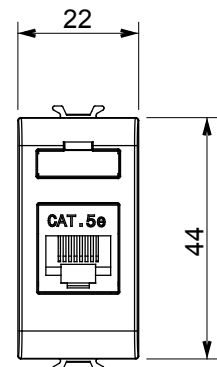

Wide range of control devices, sockets for power supply (conforming to national and international standards) signal pick-up, climate control, comfort management, technical alarm signalling and emergency lighting management. The ChoruSmart modular devices are available in five colours, glossy white, satin white, natural beige, satin black and lacquered titanium and in various sizes from 1/2, 1, 2 and 3 modules. Thanks to the mounting supports for rectangular, square and round boxes, endless combinations can be created with the ChoruSmart range of plates.

Category	Data socket	Description	RJ45
Colour	Glossy white	Use category	5e
Cables	FTP	Connection	Toolless
Number pairs	4	Standard	EN 60603-7-3
No. modules	1	Electrocod	3722
Material	Technopolymer		

DIMENSIONAL