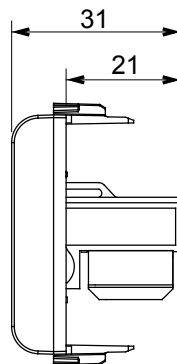

Wide range of control devices, sockets for power supply (conforming to national and international standards) signal pick-up, climate control, comfort management, technical alarm signalling and emergency lighting management. The ChoruSmart modular devices are available in five colours, glossy white, satin white, natural beige, satin black and lacquered titanium and in various sizes from 1/2, 1, 2 and 3 modules. Thanks to the mounting supports for rectangular, square and round boxes, endless combinations can be created with the ChoruSmart range of plates.

Category	Data socket	Description	RJ45
Colour	Glossy white	Use category	5e
Cables	UTP	Connection	Toolless
Number pairs	4	Standard	EN 60603-7-2
No. modules	1	Electrocod	3722
Material	Technopolymer		

DIMENSIONAL