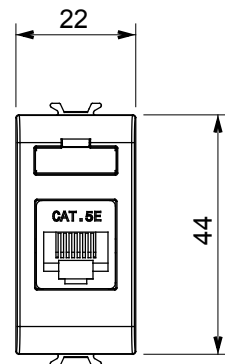

Wide range of control devices, sockets for power supply (conforming to national and international standards) signal pick-up, climate control, comfort management, technical alarm signalling and emergency lighting management. The ChoruSmart modular devices are available in five colours, glossy white, satin white, natural beige, satin black and lacquered titanium and in various sizes from 1/2, 1, 2 and 3 modules. Thanks to the mounting supports for rectangular, square and round boxes, endless combinations can be created with the ChoruSmart range of plates.

Category	Data socket	Description	RJ45
Colour	Glossy white	Use category	5e
Cables	UTP	Connection	Toolless
Number pairs	4	Standard	EN 60603-7-2
No. modules	1	Electrocod	3722
Material	Technopolymer		

DIMENSIONAL