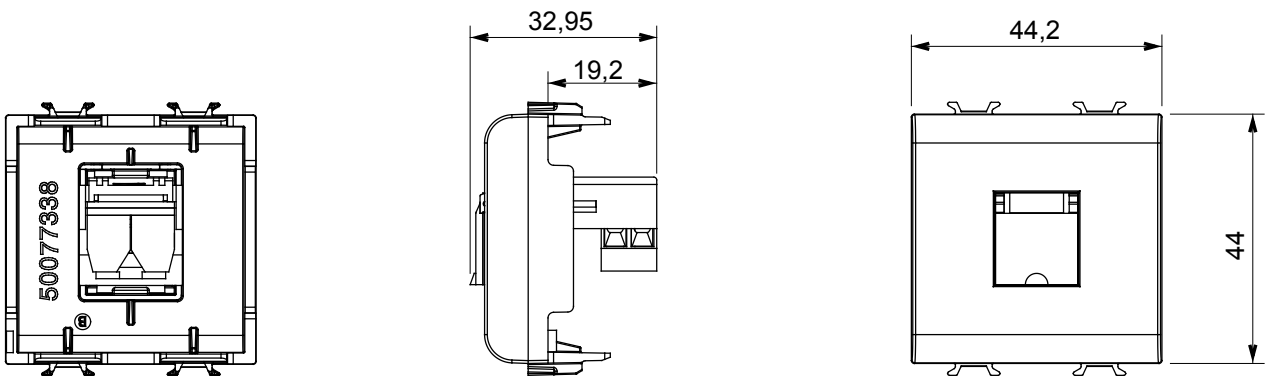

Wide range of control devices, sockets for power supply (conforming to national and international standards) signal pick-up, climate control, comfort management, technical alarm signalling and emergency lighting management. The ChoruSmart modular devices are available in five colours, glossy white, satin white, natural beige, satin black and lacquered titanium and in various sizes from 1/2, 1, 2 and 3 modules. Thanks to the mounting supports for rectangular, square and round boxes, endless combinations can be created with the ChoruSmart range of plates.

Category	Telephone socket-outlet	Description	RJ11
Colour	Glossy white	Connection	Screw-on terminals
No. modules	2	Electrocod	3721
Material	Technopolymer		

DIMENSIONAL

STANDARDS/APPROVALS