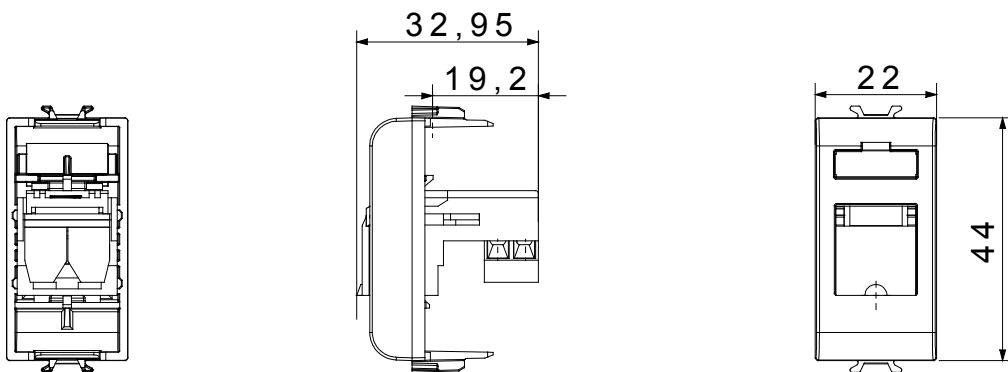

Wide range of control devices, sockets for power supply (conforming to national and international standards) signal pick-up, climate control, comfort management, technical alarm signalling and emergency lighting management. The ChoruSmart modular devices are available in five colours, glossy white, satin white, natural beige, satin black and lacquered titanium and in various sizes from 1/2, 1, 2 and 3 modules. Thanks to the mounting supports for rectangular, square and round boxes, endless combinations can be created with the ChoruSmart range of plates.

Category	Telephone socket-outlet	Description	RJ11
Colour	Glossy white	Connection	Screw-on terminals
No. modules	1	Electrocod	3720
Material	Technopolymer		

### DIMENSIONAL