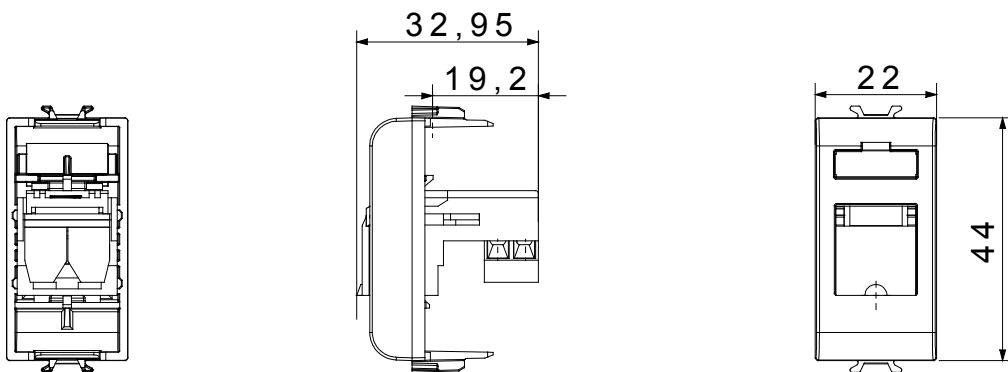

DIMENSIONAL