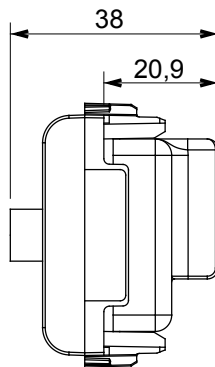

Wide range of control devices, sockets for power supply (conforming to national and international standards) signal pick-up, climate control, comfort management, technical alarm signalling and emergency lighting management. The ChoruSmart modular devices are available in five colours, glossy white, satin white, natural beige, satin black and lacquered titanium and in various sizes from 1/2, 1, 2 and 3 modules. Thanks to the mounting supports for rectangular, square and round boxes, endless combinations can be created with the ChoruSmart range of plates.

Category	TV/SAT socket-outlet	Description	Direct
Colour	Glossy white	Attenuation	0 dB
Connectors	TV-SAT	Standard	EN 60728-4; IEC 61169-2; IEC 61169-24
No. modules	2	Cable fixing	With screw
Case	Pressure casting zamak metal body	Electrocod	0131
Material	Technopolymer		

DIMENSIONAL

STANDARDS/APPROVALS