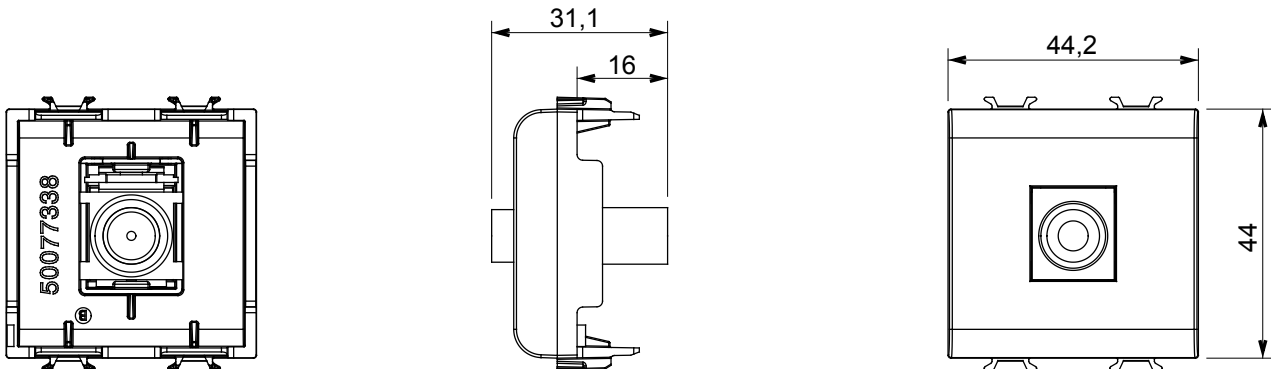

DIMENSIONAL