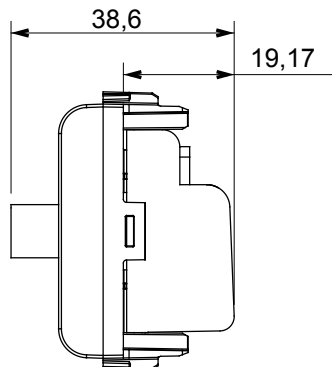

Wide range of control devices, sockets for power supply (conforming to national and international standards) signal pick-up, climate control, comfort management, technical alarm signalling and emergency lighting management. The ChoruSmart modular devices are available in five colours, glossy white, satin white, natural beige, satin black and lacquered titanium and in various sizes from 1/2, 1, 2 and 3 modules. Thanks to the mounting supports for rectangular, square and round boxes, endless combinations can be created with the ChoruSmart range of plates.

Category	TV/SAT socket-outlet	Description	Through wiring
Colour	Glossy white	Attenuation	10 dB
Frequency	5-2400 MHz	Shielding	Class A
For connector type	F-Female	Standard	EN 60728-4; IEC 61169-24
No. modules	1	Cable fixing	With screw
Case	Pressure casting zamak metal body	Electrocod	0131
Material	Technopolymer		

DIMENSIONAL

STANDARDS/APPROVALS