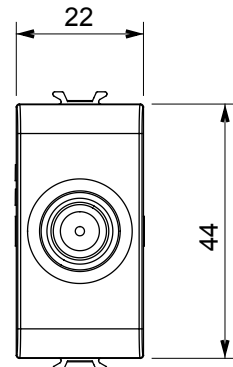

DIMENSIONAL