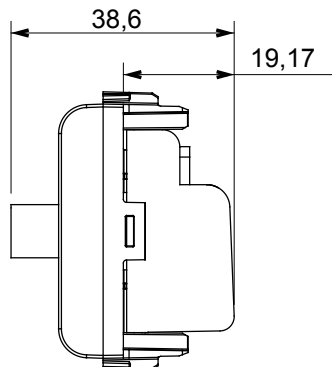

Wide range of control devices, sockets for power supply (conforming to national and international standards) signal pick-up, climate control, comfort management, technical alarm signalling and emergency lighting management. The ChoruSmart modular devices are available in five colours, glossy white, satin white, natural beige, satin black and lacquered titanium and in various sizes from 1/2, 1, 2 and 3 modules. Thanks to the mounting supports for rectangular, square and round boxes, endless combinations can be created with the ChoruSmart range of plates.

Category	TV/SAT socket-outlet	Description	Through wiring
Colour	Glossy white	Attenuation	5 dB
Frequency	5-2400 MHz	Shielding	Class A
For connector type	F-Female	Standard	EN 60728-4; IEC 61169-24
No. modules	1	Cable fixing	With screw
Case	Pressure casting zamak metal body	Electrocod	0131
Material	Technopolymer		

DIMENSIONAL

STANDARDS/APPROVALS