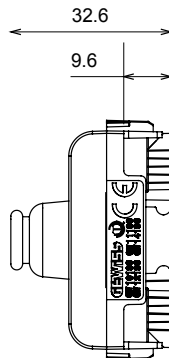

Wide range of control devices, sockets for power supply (conforming to national and international standards) signal pick-up, climate control, comfort management, technical alarm signalling and emergency lighting management. The ChoruSmart modular devices are available in five colours, glossy white, satin white, natural beige, satin black and lacquered titanium and in various sizes from 1/2, 1, 2 and 3 modules. Thanks to the mounting supports for rectangular, square and round boxes, endless combinations can be created with the ChoruSmart range of plates.

Category	Blanking module with cable output	Colour	Glossy white
Description	1 module	Standard	EN 60669-1
Thermo-pressure with ball	125 °C	Glow Wire Test	850 °C
No. modules	1	Material	Technopolymer
Electrocod	0100		

### DIMENSIONAL