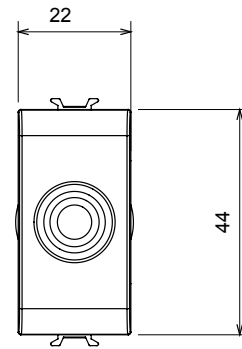

Wide range of control devices, sockets for power supply (conforming to national and international standards) signal pick-up, climate control, comfort management, technical alarm signalling and emergency lighting management. The ChoruSmart modular devices are available in five colours, glossy white, satin white, natural beige, satin black and lacquered titanium and in various sizes from 1/2, 1, 2 and 3 modules. Thanks to the mounting supports for rectangular, square and round boxes, endless combinations can be created with the ChoruSmart range of plates.

Category	Blanking module with cable output	Colour	Glossy white
Description	1 module	Standard	EN 60669-1
Thermo-pressure with ball	125 °C	Glow Wire Test	850 °C
No. modules	1	Material	Technopolymer
Electrocod	0100		

### DIMENSIONAL