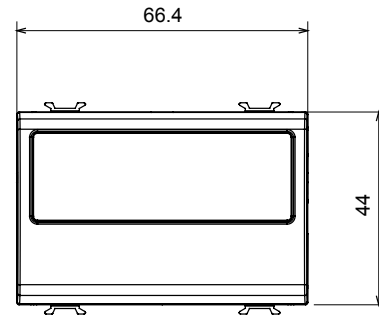

DIMENSIONAL

TECHNICAL SYMBOLOGY

STANDARDS/APPROVALS