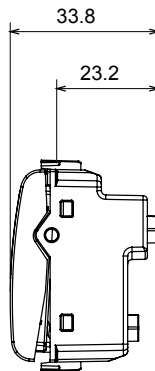

DIMENSIONAL