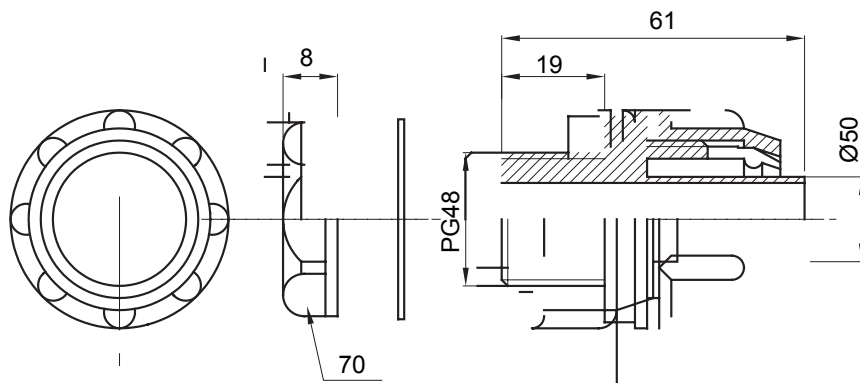

Straight and revolving coupling device for sheath with IP54 protection degree.

Colour	Grey RAL 7035	IP degree	IP54
PG pitch	48	Sheath Ø (mm)	50
Type	Fixed	Electrocod	210

### DIMENSIONAL