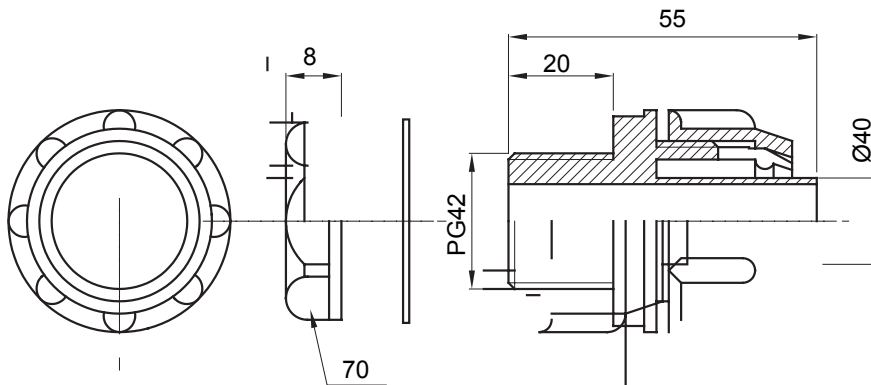

Straight and revolving coupling device for sheath with IP54 protection degree.

Colour	Grey RAL 7035	IP degree	IP54
PG pitch	42	Sheath Ø (mm)	40
Type	Fixed	Electrocod	210

DIMENSIONAL

TECHNICAL SYMBOLOGY

IP