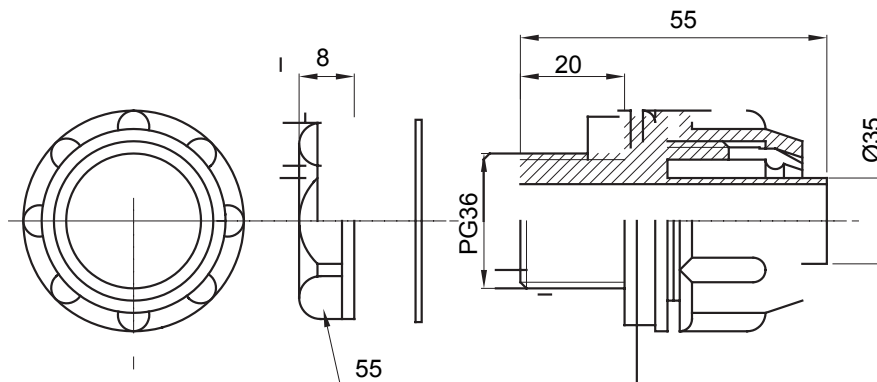

Straight and revolving coupling device for sheath with IP54 protection degree.

Colour	Grey RAL 7035	IP degree	IP54
PG pitch	36	Sheath Ø (mm)	35
Type	Fixed	Electrocod	210

DIMENSIONAL

TECHNICAL SYMBOLOGY

IP