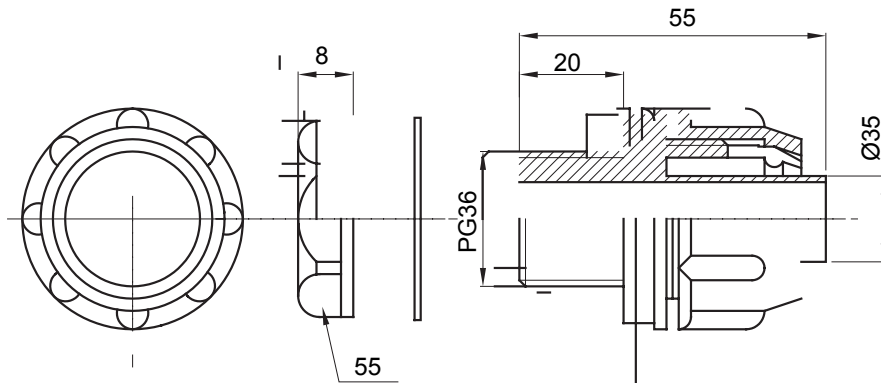

Straight and revolving coupling device for sheath with IP54 protection degree.

Colour	Grey RAL 7035	IP degree	IP54
PG pitch	36	Sheath Ø (mm)	35
Type	Fixed	Electrocod	210

DIMENSIONAL

TECHNICAL SYMBOLOGY

IP