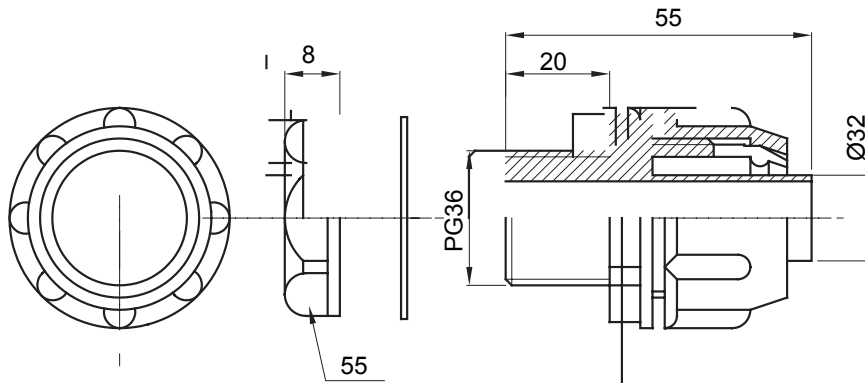

Straight and revolving coupling device for sheath with IP54 protection degree.

Colour	Grey RAL 7035	IP degree	IP54
PG pitch	36	Sheath Ø (mm)	32
Type	Fixed	Electrocod	210

DIMENSIONAL

TECHNICAL SYMBOLOGY

IP