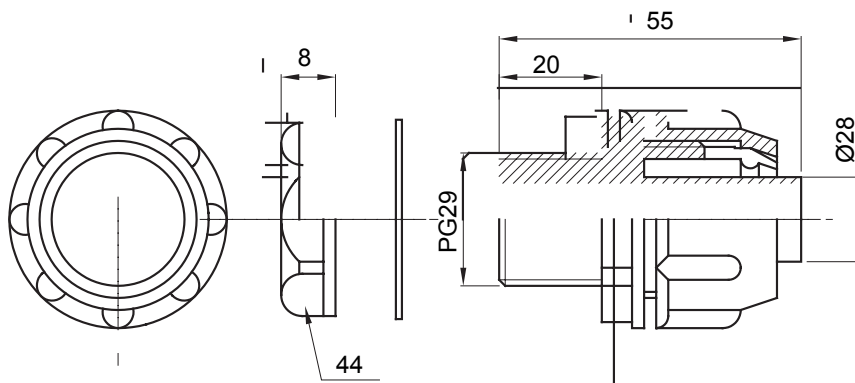

Straight and revolving coupling device for sheath with IP54 protection degree.

Colour	Grey RAL 7035	IP degree	IP54
PG pitch	29	Sheath Ø (mm)	28
Type	Fixed	Electrocod	210

DIMENSIONAL

TECHNICAL SYMBOLOGY

IP